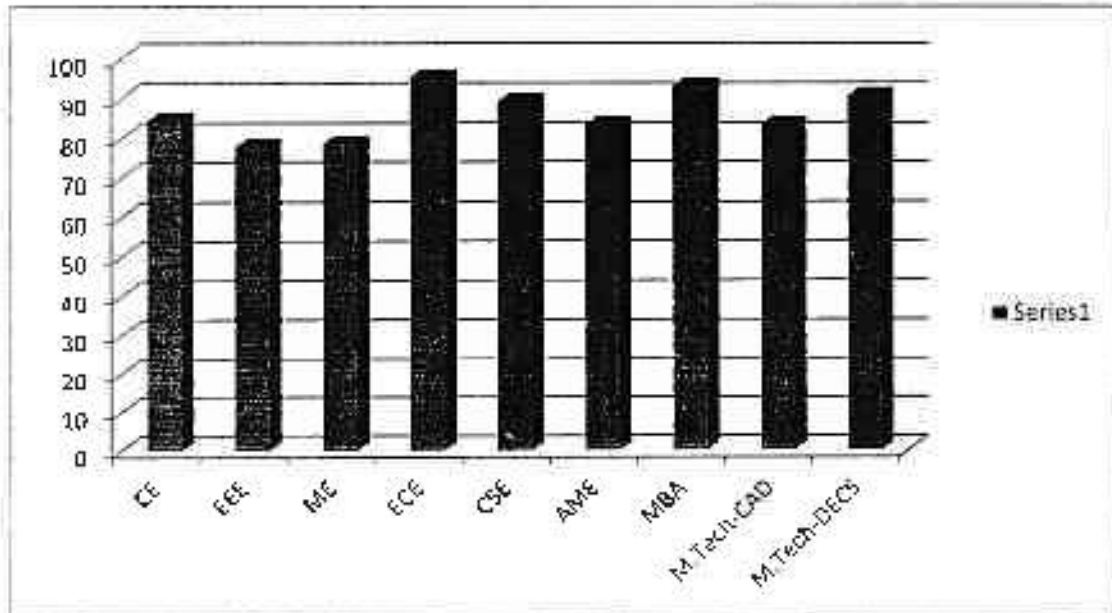

**ESWAR COLLEGE OF ENGINEERING**

**BRANCH WISE Pass percentage**

**ANNUAL Result Analysis (A.Y:2022-23)**

Name of the Branch	NO APPEARED	NO PASSED	PASS %
CE	26	22	85
EEE	9	7	78
ME	14	11	79
ECE	105	100	95
CSE	56	50	89
AME	6	5	83
MBA	43	40	93
M.Tech-CSE	6	5	83
<b>Total</b>	<b>265</b>	<b>240</b>	<b>91</b>